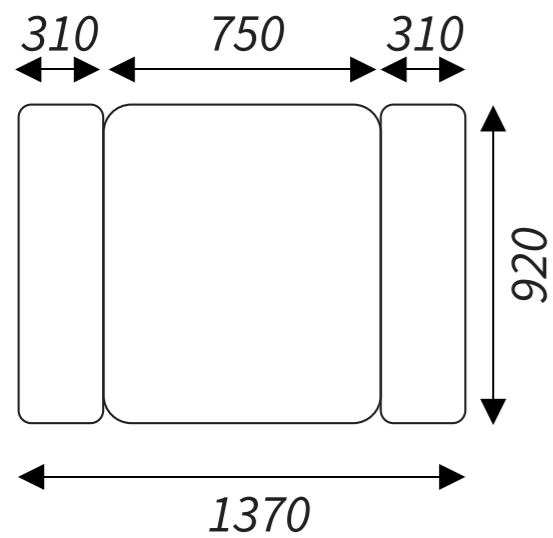

Dimensions of elements

Armchair single-seat