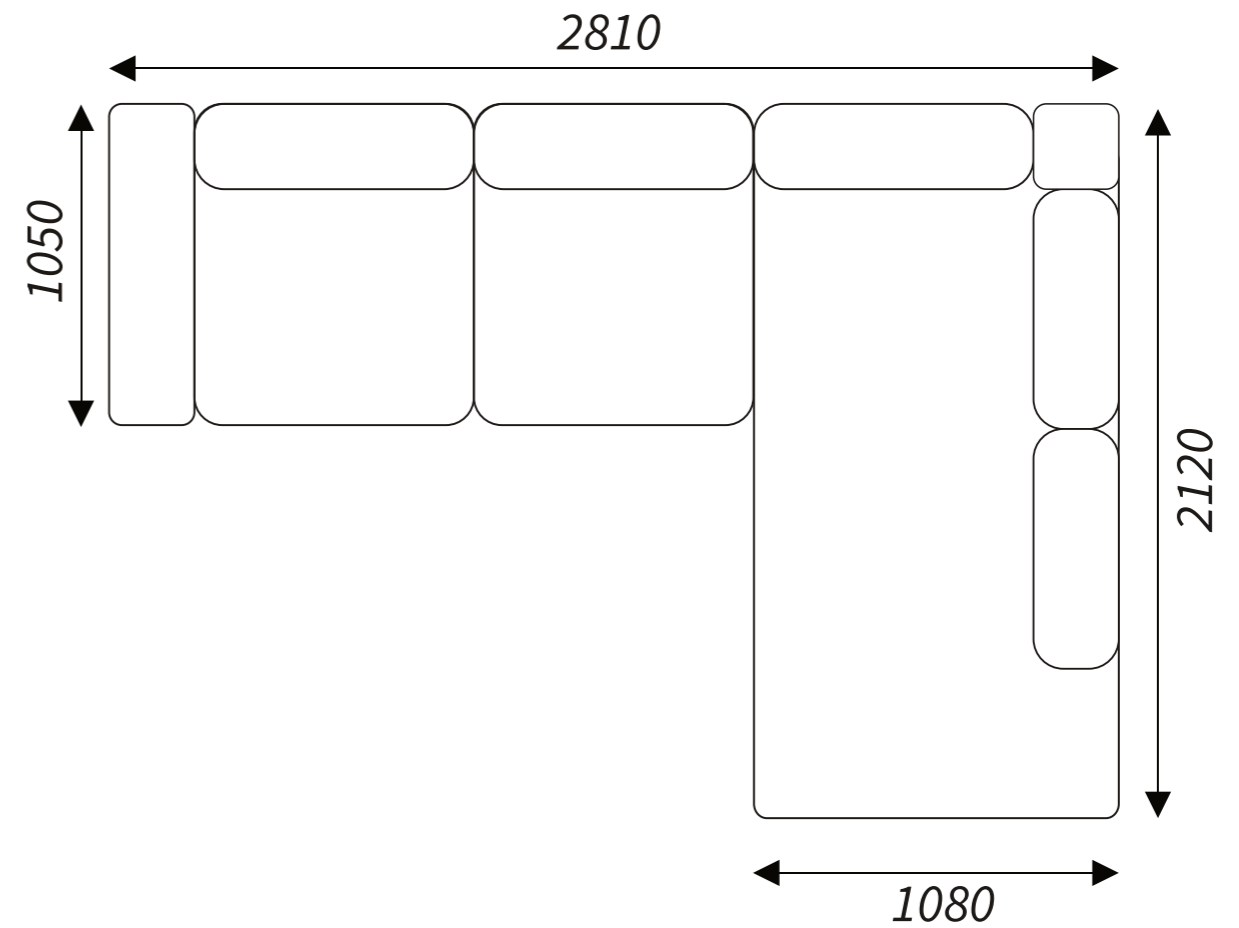

Dimensions of elements

Contact
details