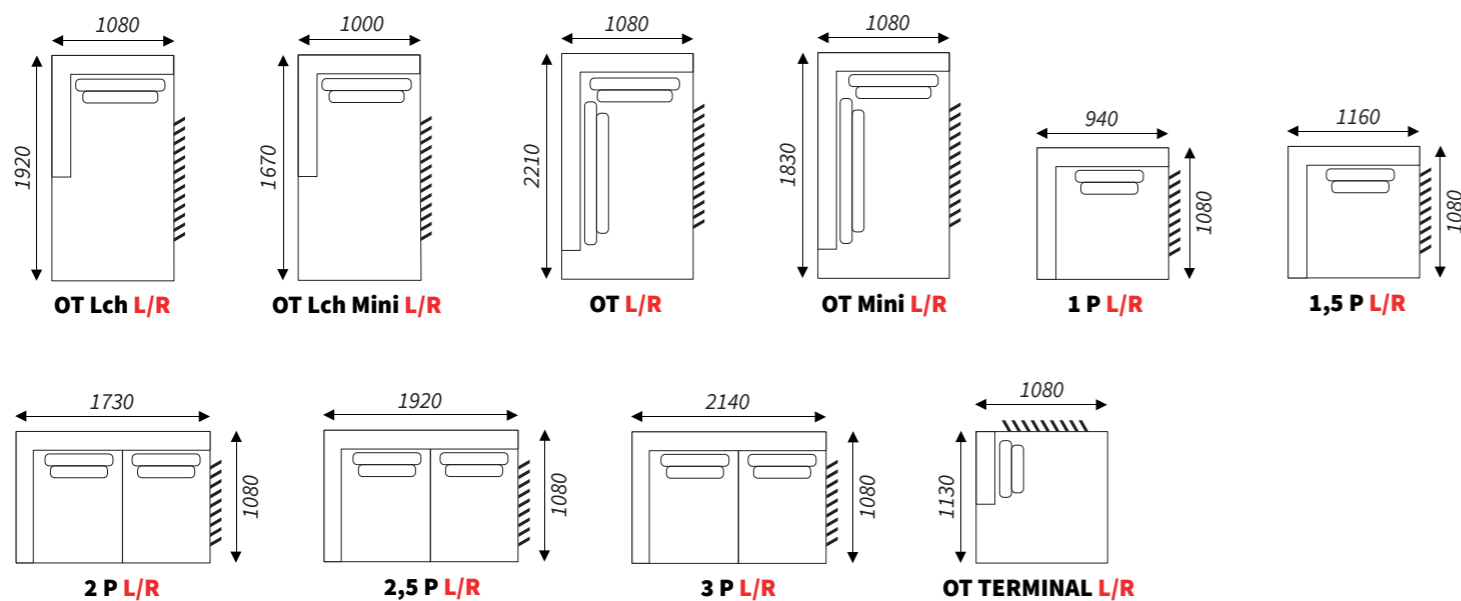

Legs 17cm

Create your project

Go to website

BEATRIS COLLECTION
Fabryka Mebli Tapicerowanych
ul. Bukowska 42
62 – 060 STĘSZEW

tel. +48 618 197 955
fax: +48 618 134 967