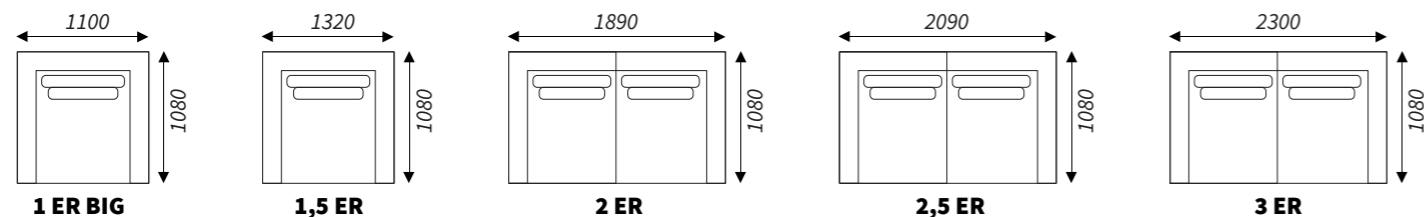

Poglądowa konfiguracja | LCH / 2.5M / OT

Sofy | Sofas

Elementy wewnętrzna | Middle elements

Elementy kończące | Finishing elements

Legs 17cm

Create your project

Go to website

BEATRIS COLLECTION
Fabryka Mebli Tapicerowanych
ul. Bukowska 42
62 – 060 STĘSZEW

tel. +48 618 197 955
fax: +48 618 134 967