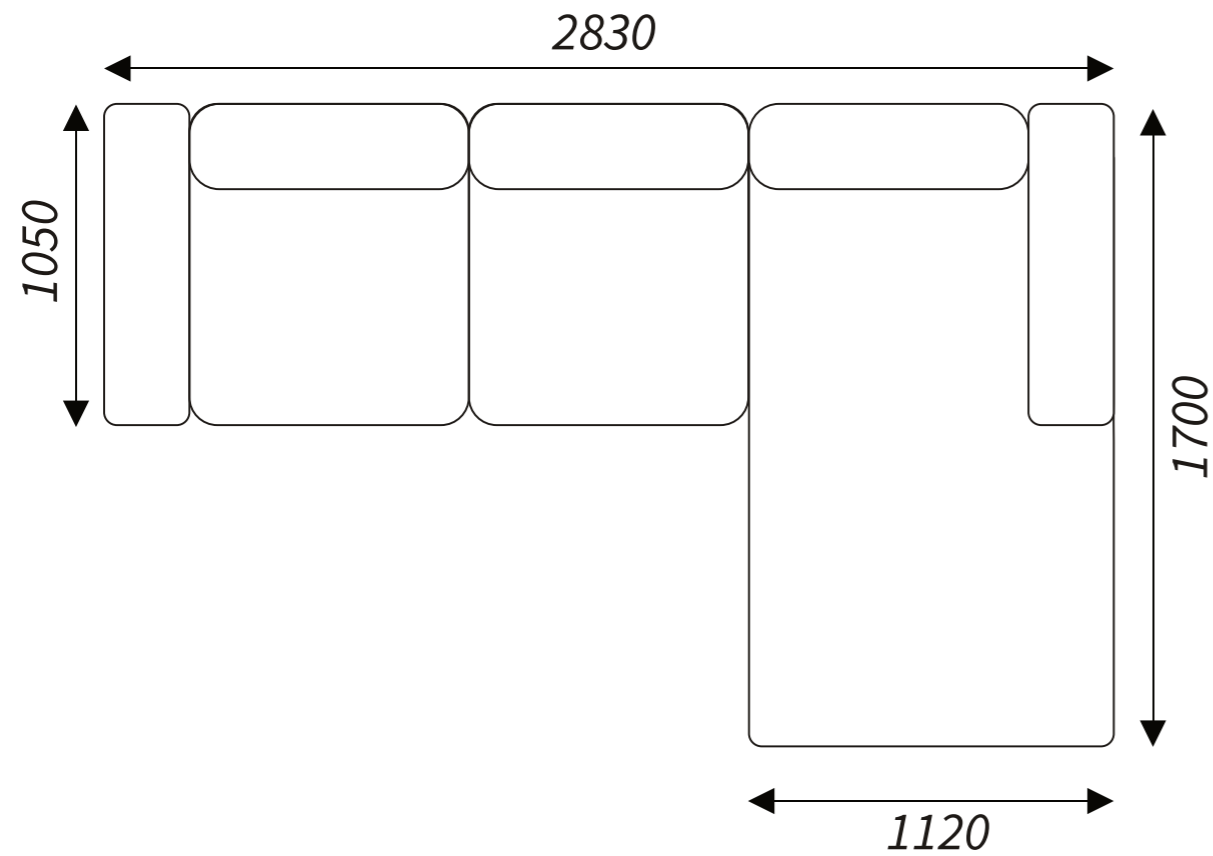

Dimensions of elements

Contact
details