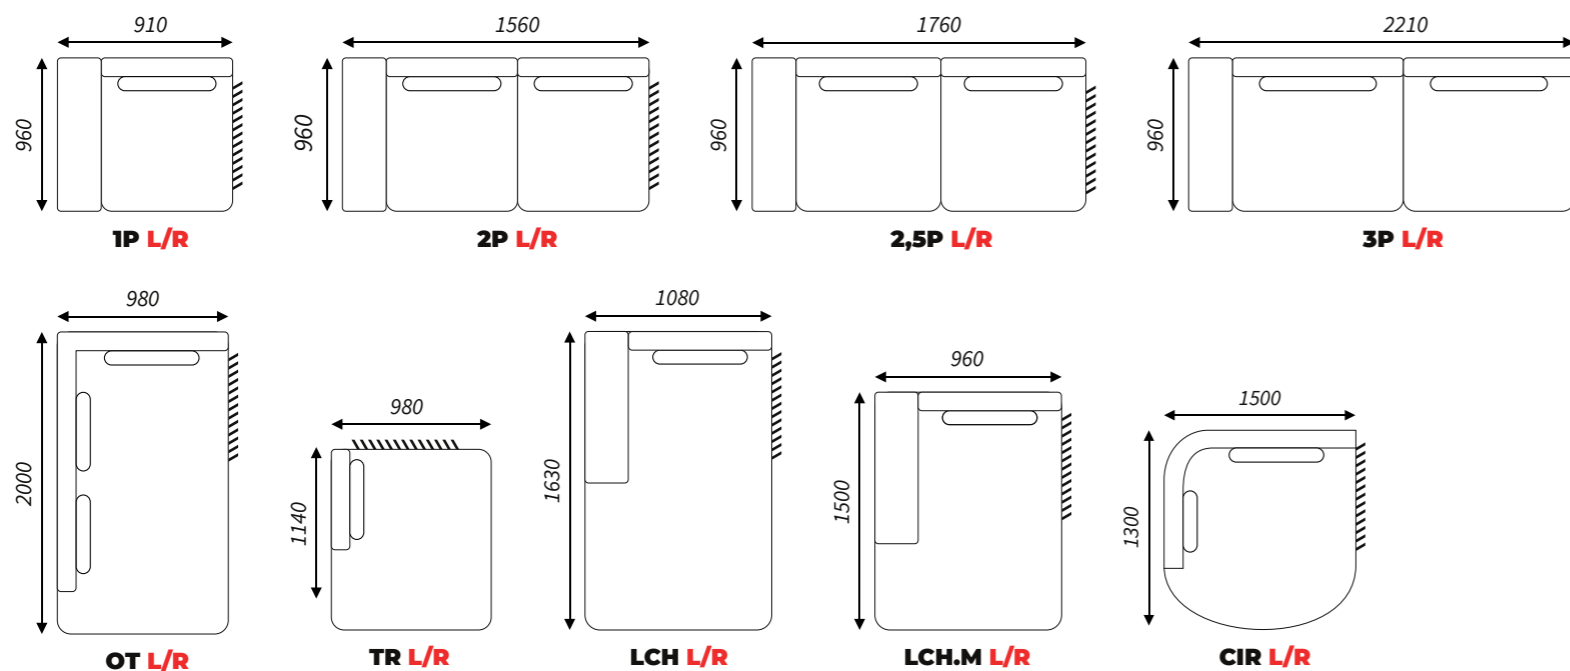

Poglądowa konfiguracja | LCH / 2,5P

Elementy wewnętrzna | Middle elements

Elementy kończące | Finishing elements

Popularne konfiguracje | Popular configurations

Legs 15 cm

Create your project

Go to website

BEATRIS COLLECTION
Fabryka Mebli Tapicerowanych
ul. Bukowska 42
62-060 STĘSZEW

tel. +48 618 197 955
fax: +48 618 134 967