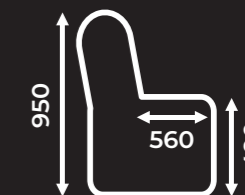

Poglądowa konfiguracja | LCH / 2.5M / OT

Sofy | Sofas

Elementy wewnętrzna | Middle elements

Elementy kończące | Finishing elements

Legs 17cm

Create your project

Go to website

BEATRIS COLLECTION
Fabryka Mebli Tapicerowanych
ul. Bukowska 42
62 – 060 STĘSZEW

tel. +48 618 197 955
fax: +48 618 134 967