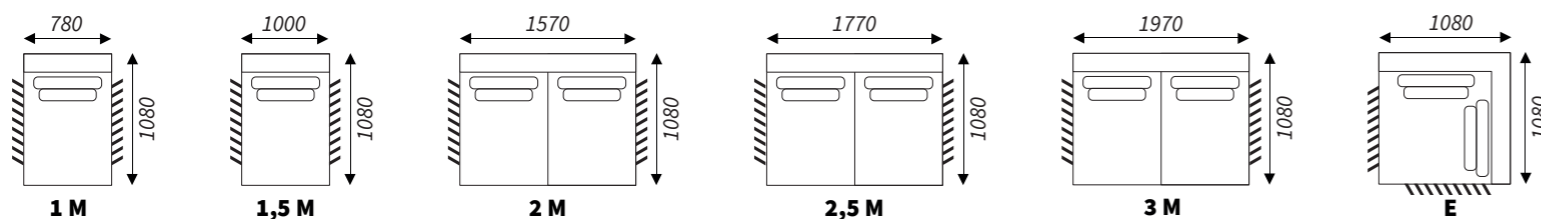

Elementy wewnętrzna | Middle elements

Elementy kończące | Finishing elements